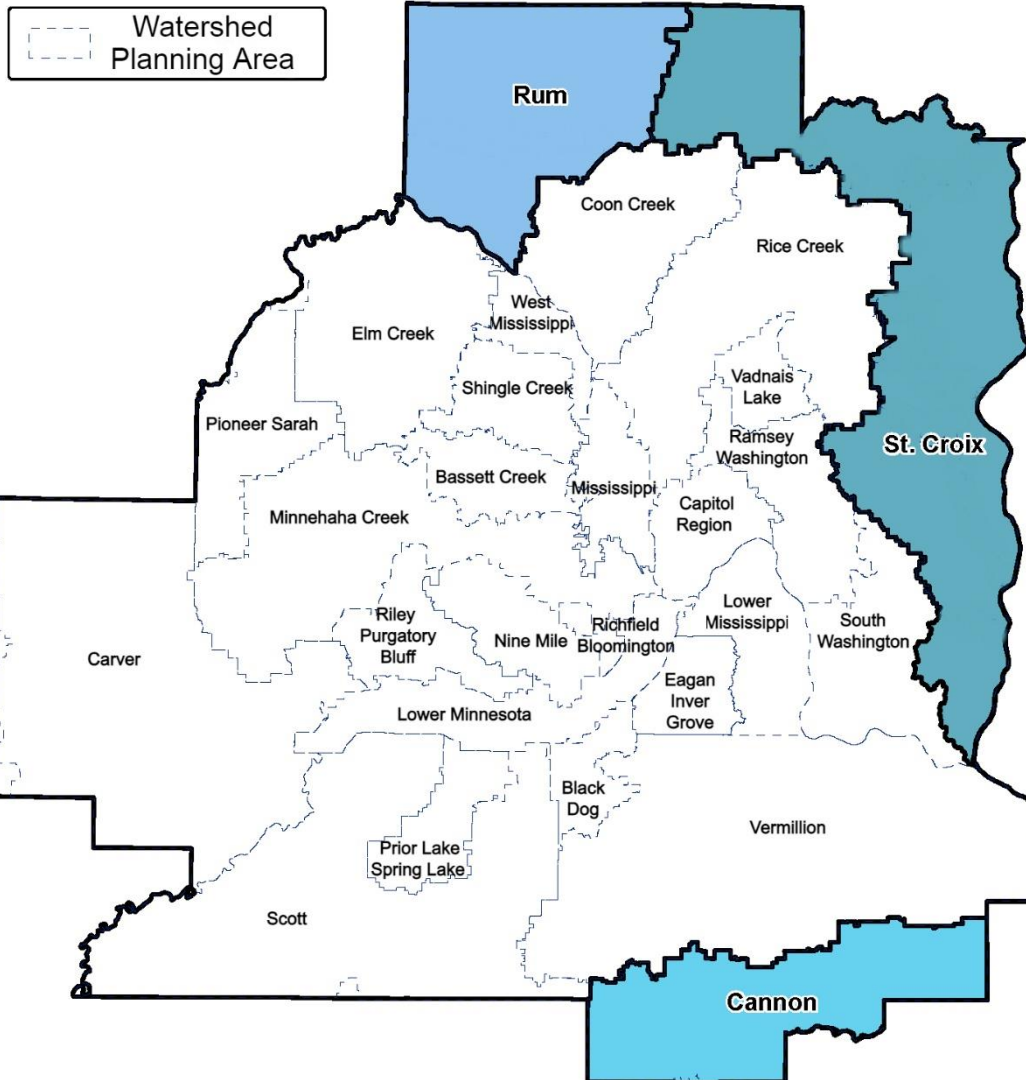

Twin Cities Metro Area Allocation Map for the Watershed-based Implementation Funding Program

BWSR

October 2021